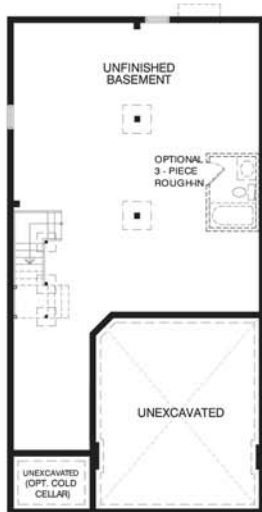

The Royale • 2325*sq.ft.

GROUND FLOOR

SECOND FLOOR

SECOND FLOOR ELEVATION B

BASEMENT

OPT ELEVATOR SECOND FLOOR

STARWARD HOMES