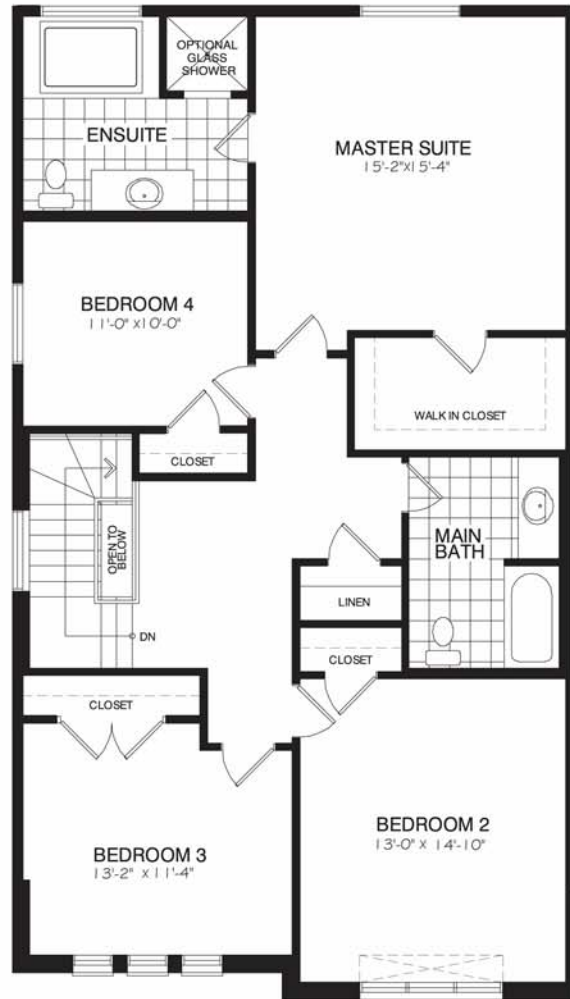

The Royale • 2325*sq.ft.

GROUND FLOOR

SECOND FLOOR

SECOND FLOOR ELEVATION B

BASEMENT

OPT ELEVATOR SECOND FLOOR

STARWARD HOMES