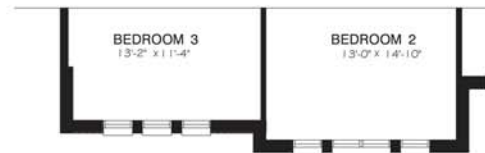

The Royale • 2325*sq.ft.

GROUND FLOOR

SECOND FLOOR

SECOND FLOOR ELEVATION B

BASEMENT

OPT ELEVATOR SECOND FLOOR

STARWARD HOMES