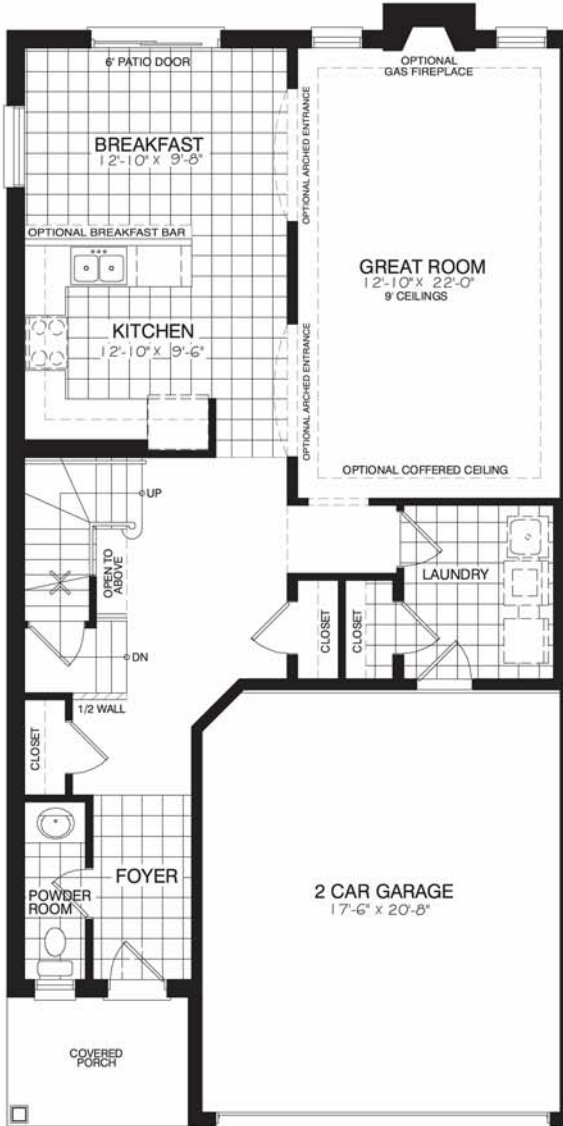

The Royale • 2325*sq.ft.

GROUND FLOOR

SECOND FLOOR

SECOND FLOOR ELEVATION B

BASEMENT

OPT ELEVATOR SECOND FLOOR

STARWARD HOMES