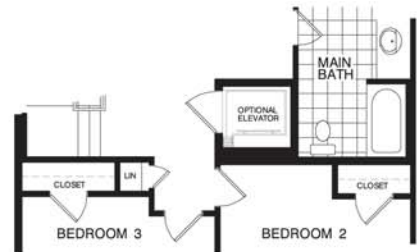

The Royale • 2325*sq.ft.

GROUND FLOOR

SECOND FLOOR

SECOND FLOOR ELEVATION B

BASEMENT

OPT ELEVATOR SECOND FLOOR

STARWARD HOMES